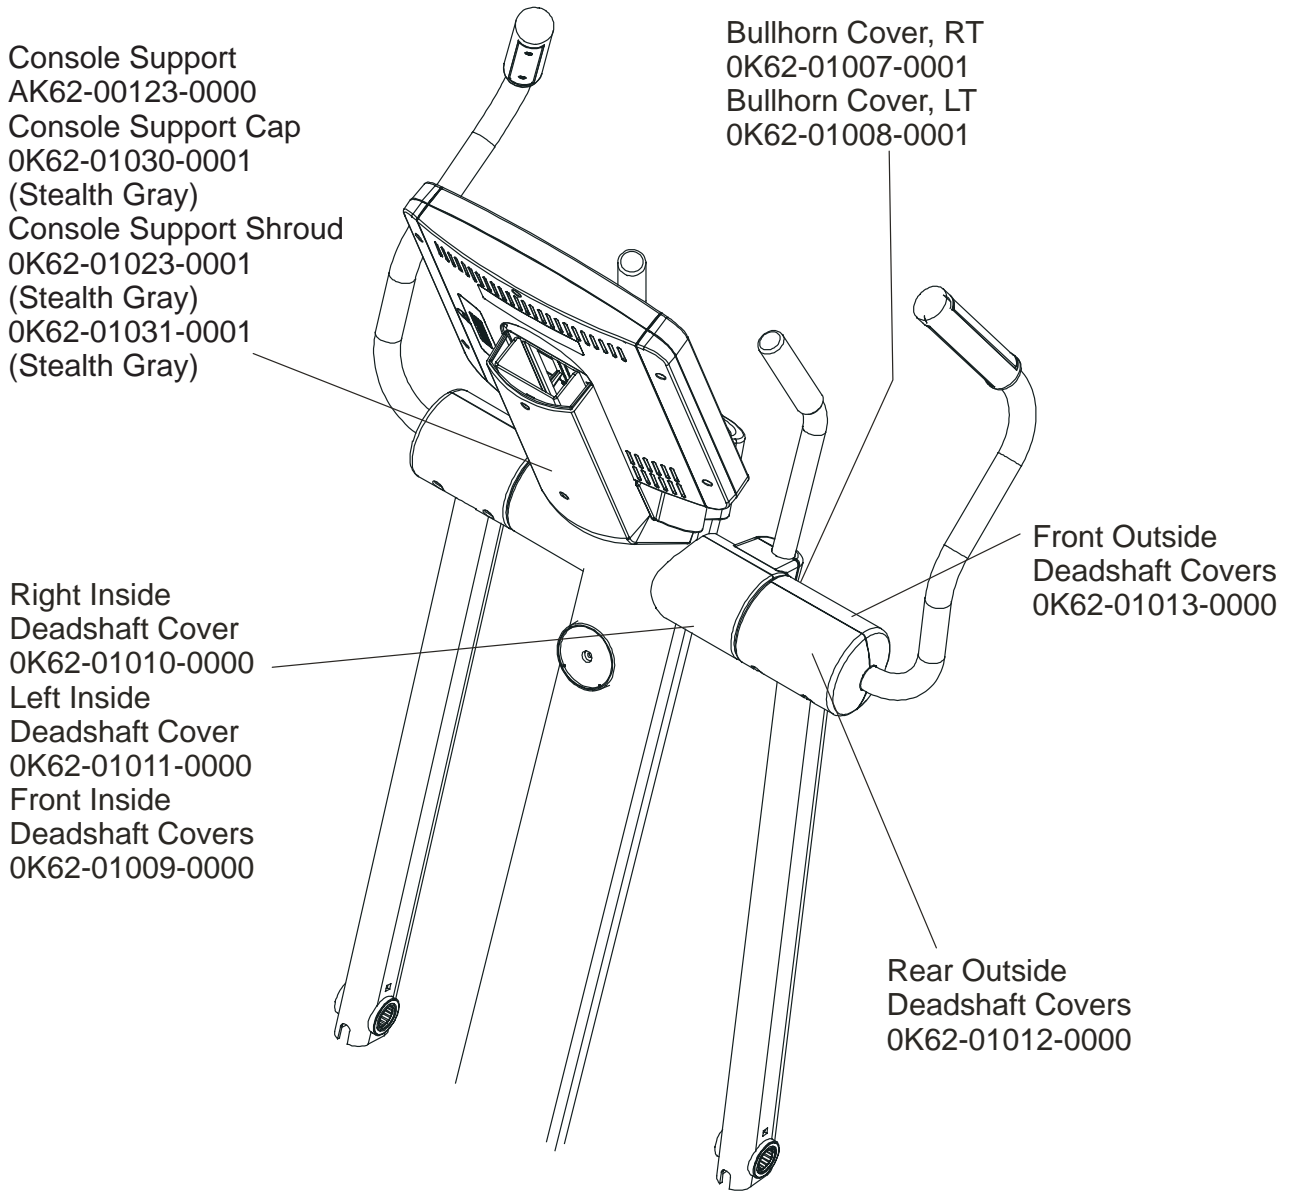

95XE-0XXX-05
S/N XHM074504931

OPERATION MANUAL – (ENG)	M051-00K62-B095
OPERATION MANUAL – (F/S/P)	M051-00K62-B096
OPERATION MANUAL – (G/D/I)	M051-00K62-B097
OPERATION MANUAL – (JAP)	M051-00K62-B098
SERVICE MANUAL	M051-00K62-A149
HARDWARE BAG	AK62-00152-0001
TOUCH UP PAINT: SPRAY CAN .5 OZ BOTTLE W/APPLICATOR .33 OZ PEN	0017-00008-0204 0017-00008-0205 0017-00008-0206
ACCESS PANEL ASSEMBLY CONSISTS OF: 68" COAX CABLE DC POWER CABLE, 80" ACCESS PANEL BRACKET F TYPE PANEL CONNECTOR	AK62-00172-0000 AK32-00020-0000 AK32-00075-0004 0K62-01179-0000 0017-00021-2846
POWER SUPPLY (WALL TO UNIT)	118E-00001-0161
LINE CORD: DOM 10A 125V	0017-00003-0704
LINE CORD: CON 10A 250V	0017-00003-0691
LINE CORD: 10A UK	0017-00003-0889
LINE CORD: AUSTRALIA	0017-00003-0918

Note: The 95Xe comes with both Telemetry and LifePulse Sensors.

	Page
CONSOLE SUPPORT & DEADSHAFT COVERS	4
HANDLEBARS AND BULLHORNS	5
COMPLETE CONSOLE ASSEMBLY	6
CONSOLE COMPONENTS	7
UPPER FRAME HARDWARE	8
ROCKER ARMS AND PEDAL LEVERS	9
CRANK COVER AND LOWER CAPS	10
LOWER FRAME SHROUDS AND HARDWARE	11
PEDAL LEVER COMPONENTS	12
PCB, BATTERY, REED SWITCH & BRACKET	13
BEARING INSERT ASSEMBLY	14
CRANK ARM PULLEY ASSEMBLY.....	15
DRIVE MODULE.....	16
DRIVE MODULE HARDWARE	17
CABLES	18

ARCTIC SILVER QUIET DRIVE 95Xe
Console Support & Deadshaft Covers

95XE-0XXX-05
S/N XHM074504931

CONSOLE ASSEMBLY	
AK62-00369-0001	CONS-ASSY: MFG; NTSC; ENG

ARCTIC SILVER QUIET DRIVE 95XE

Console Components